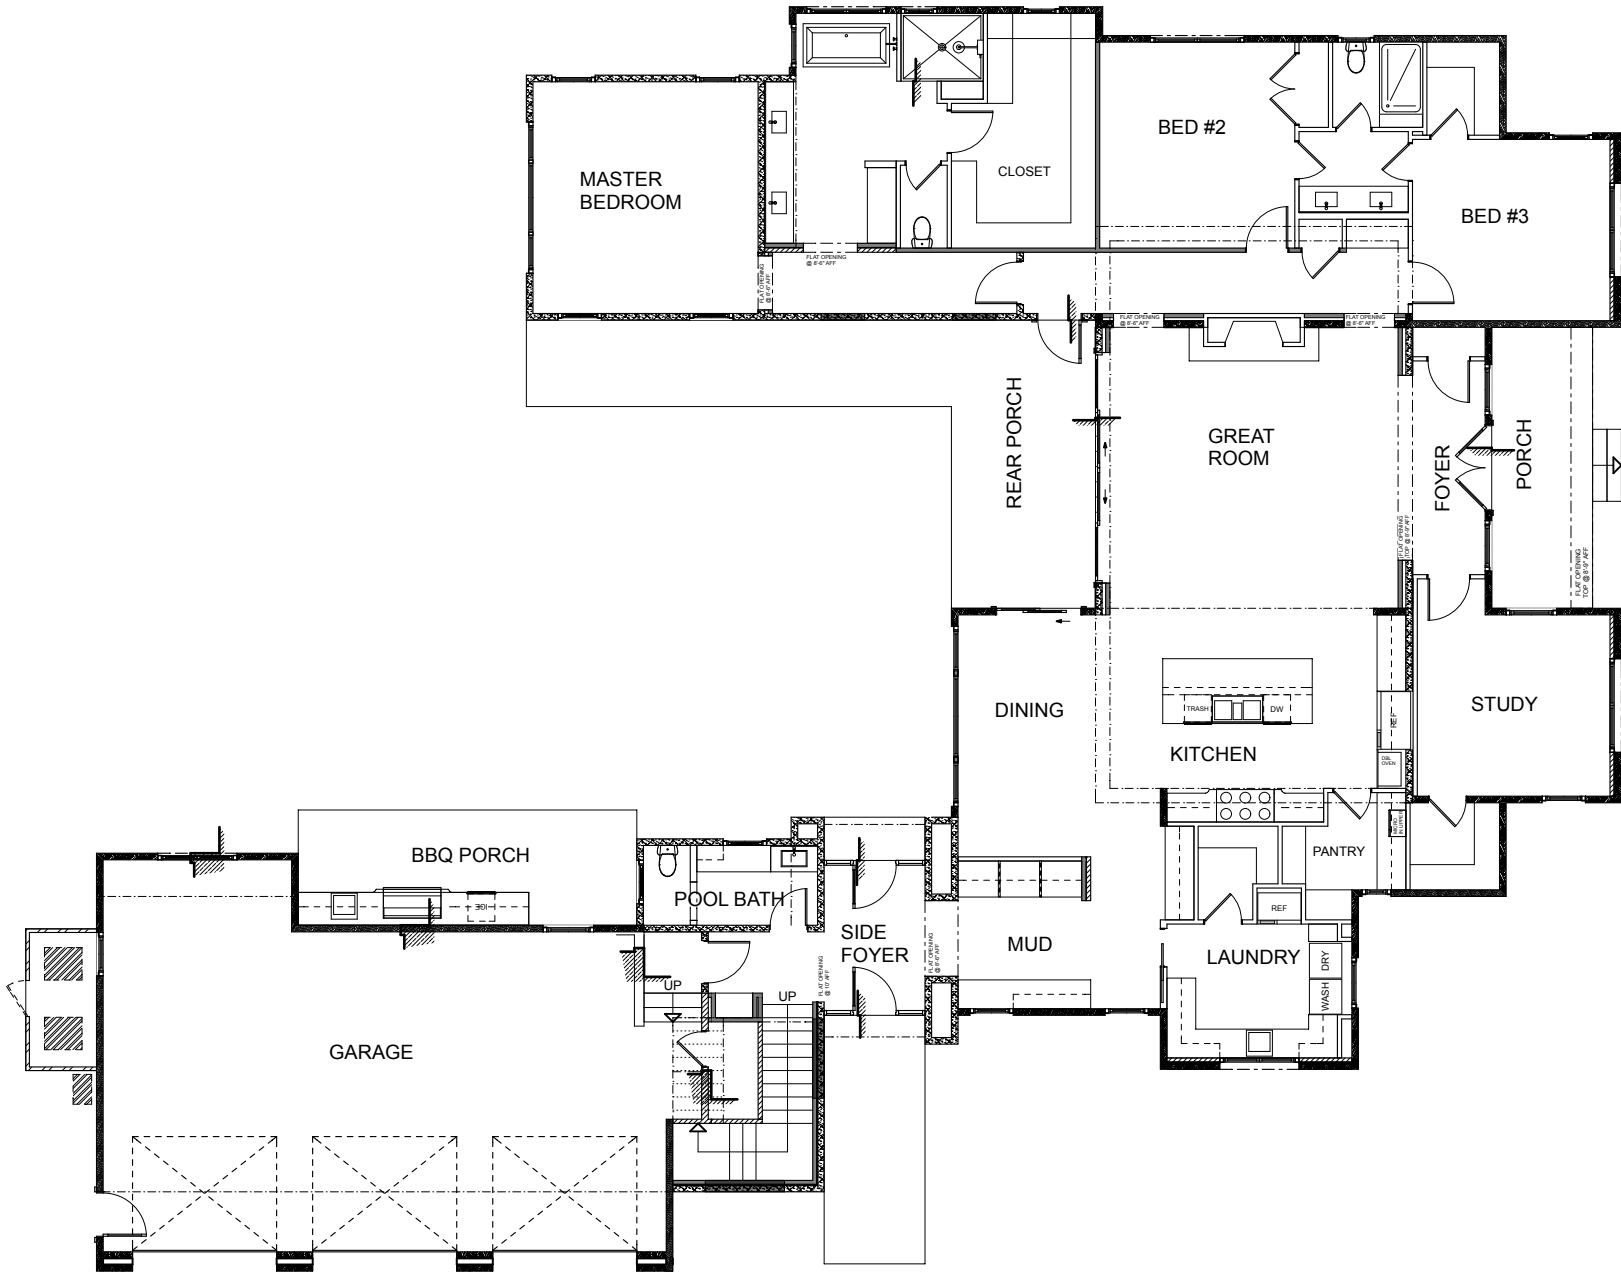

187 Cosimo Court El Dorado Hills CA 95762

1st Floor

Milestone Studio

A Tradition in Home Design Quality
2905 CLEMSON DRIVE OFFICE (530) 676-0900
CAMERON PARK, CA. 95682 info@milestonestudio.com