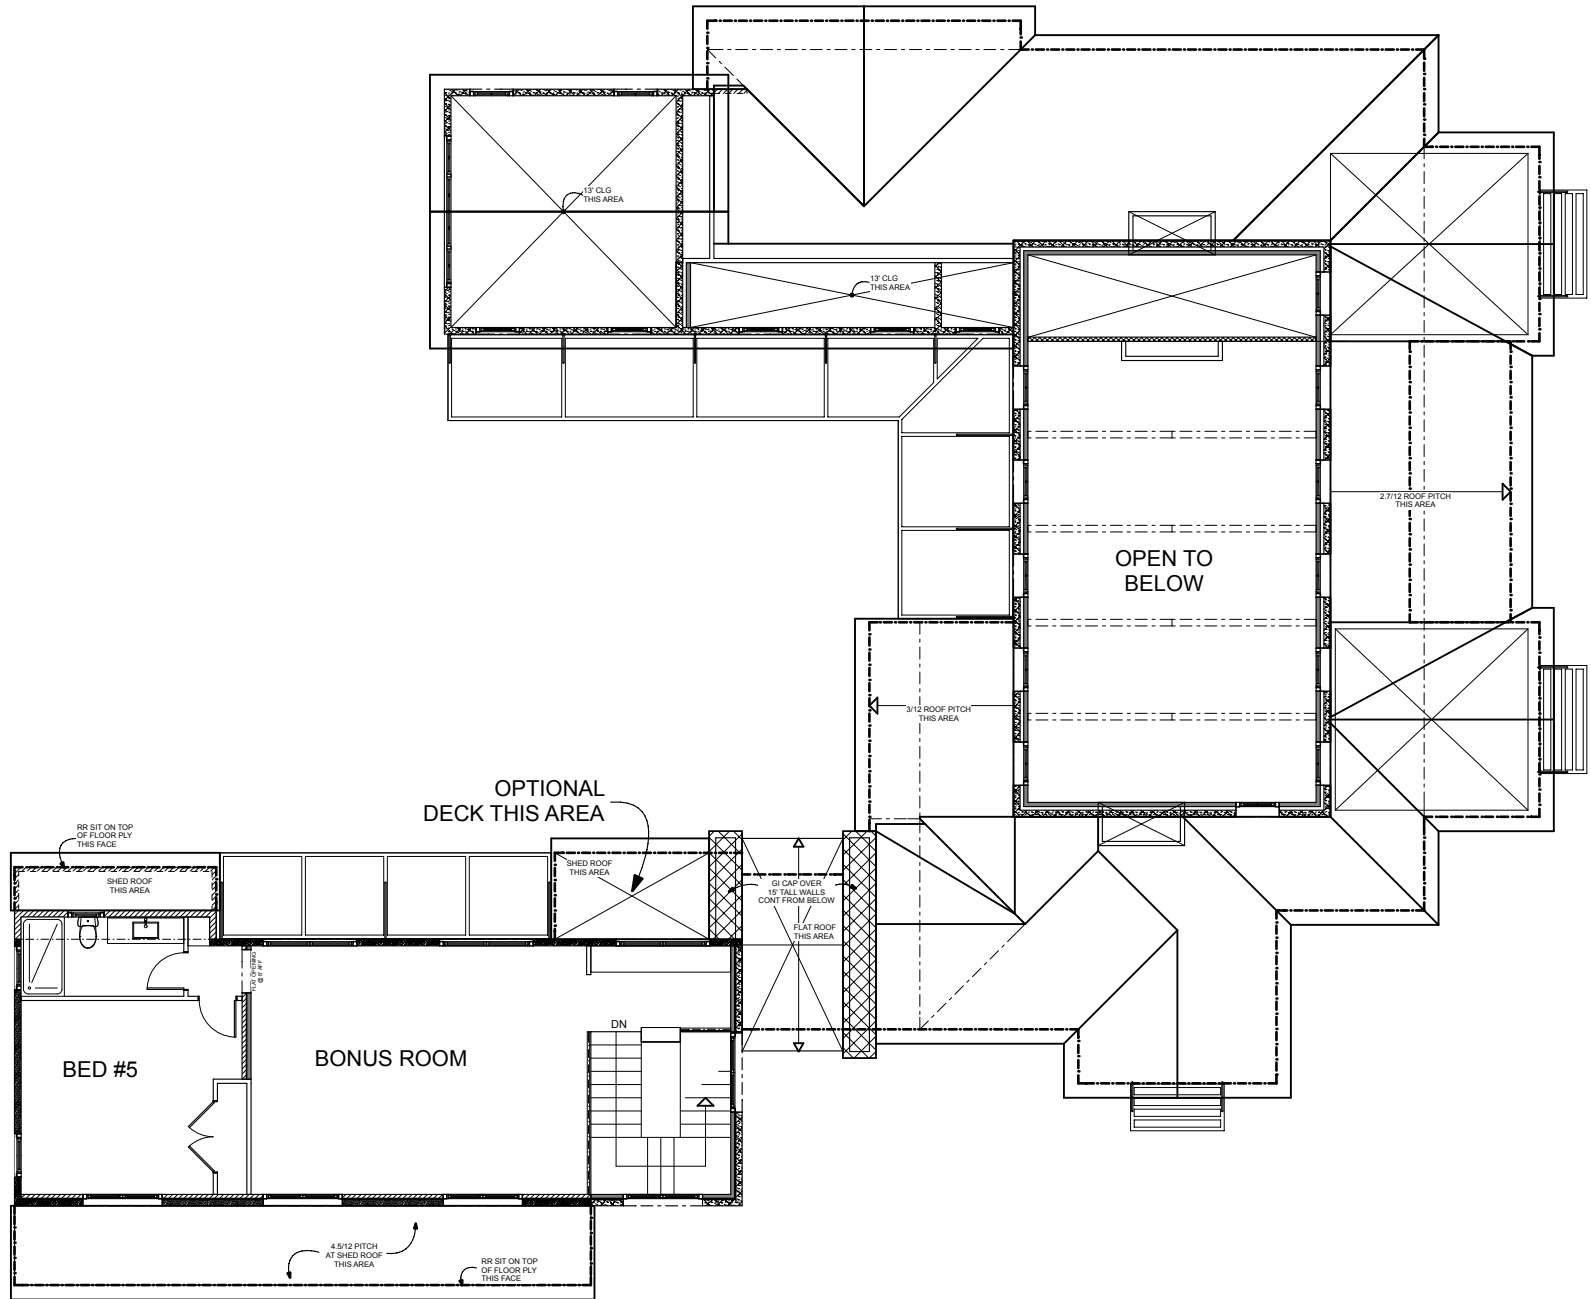

187 Cosimo Court El Dorado Hills CA 95762

2nd Floor

Milestone Studio

A Tradition in Home Design Quality
2905 CLEMSON DRIVE OFFICE (530) 676-0900
CAMERON PARK, CA. 95682 info@milestonestudio.com